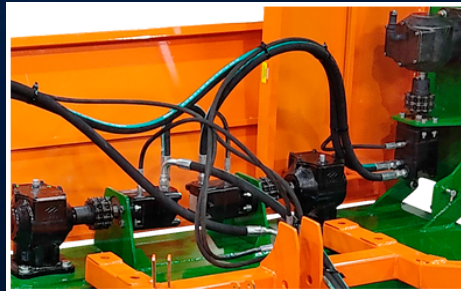

**ROTARY CUTTING BLADES**

**HYDRAULIC SYSTEM**

**TRACTOR POWER TAKE-OFF SYSTEM**

| Model          | Approximate Minimum Height | Approximate Maximum Height | Overall width         | Blade Angle    |
|----------------|----------------------------|----------------------------|-----------------------|----------------|
| RDH 4L         | 30cm                       | 80cm                       | 360cm                 | 45°            |
| Number of Rows | Number of Blades           | Traction                   | Minimum Tractor Power | Weight (empty) |
| 4              | 8                          | Hydraulic                  | 75hp                  | 450kg          |