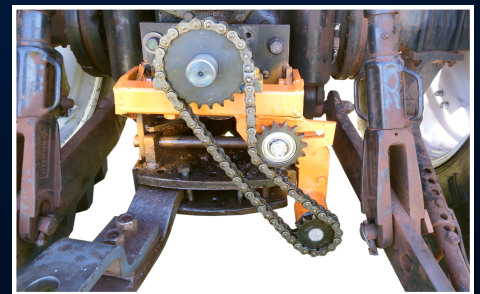

ROTARY CUTTING BLADES

CARDAN SYSTEM

CONTROL FROM 2 TO 4 LINES 90°

Model	Approximate Minimum Height	Approximate Maximum Height	Overall width	Blade Angle
RDH 4L	30cm	80cm	320cm	45°
Number of Rows	Number of Blades	Traction	Minimum Tractor Power	Weight (empty)
4	8	Cardan	80hp	450kg