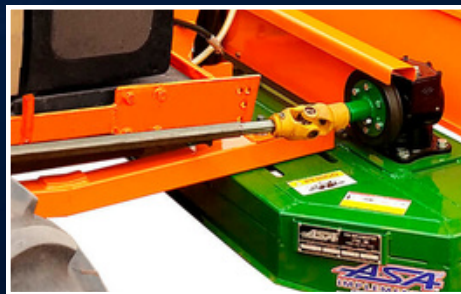

ROTARY CUTTING BLADES

CARDAN SYSTEM

CONTROL FROM 2 TO 4 LINES 90°

Model	Approximate Minimum Height	Approximate Maximum Height	Overall width	Blade Angle
RDH 4L	30cm	80cm	320cm	45°
Number of Rows	Number of Blades	Traction	Minimum Tractor Power	Weight (empty)
4	8	Cardan	80hp	450kg