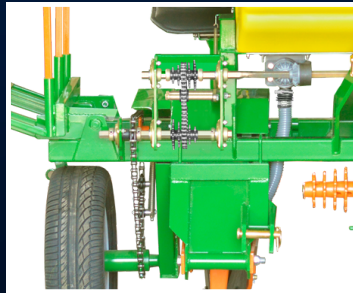

FERTILIZER BOX

WORK ROWS

TRANSMISSION SYSTEM

TRANSMISSION SYSTEM

Model	Fertilizer Box	Distance Between Sticks	Size of Sticks	Cassava Sticks Capacity	Furrower Disc	
Generation 5	170kg	30cm a 1m	13 or 18cm	1.5m ³	15"	
Distance Between Rows	Covering Discs	Fertilizer Dosage	Number of Rows	Tractor Power	Average Income per Day	Weight (empty)
80cm to 120cm	13"	Worm screw	2	60hp Minimum	5 - 7 ha	480kg