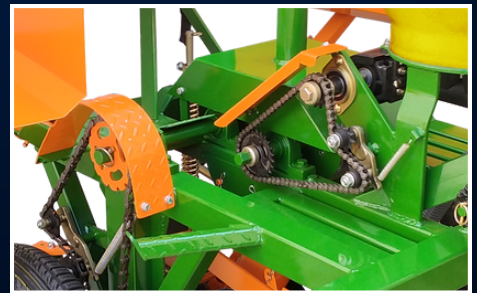

**FERTILIZER BOX**

**CASSAVA STEMS RESERVOIR**

**CUTTING AND FERTILIZATION TURNING SYSTEM**

Model	Fertilizer Box	Distance Between Sticks	Size of Sticks	Cassava Sticks Capacity	Stems Capacity Reservoir	Furrower Disc
L1.60	30kg	30cm a 1m	13 or 18cm	0.5m <sup>3</sup> - 1m <sup>3</sup>	1m <sup>3</sup> (+optional)	15"
Covering Discs	Fertilizer Dosage	Number of Rows	Tractor Power	Average Income per Day	Weight (empty)	
13"	Worm screw	2	45hp	1 - 2 ha	350kg	